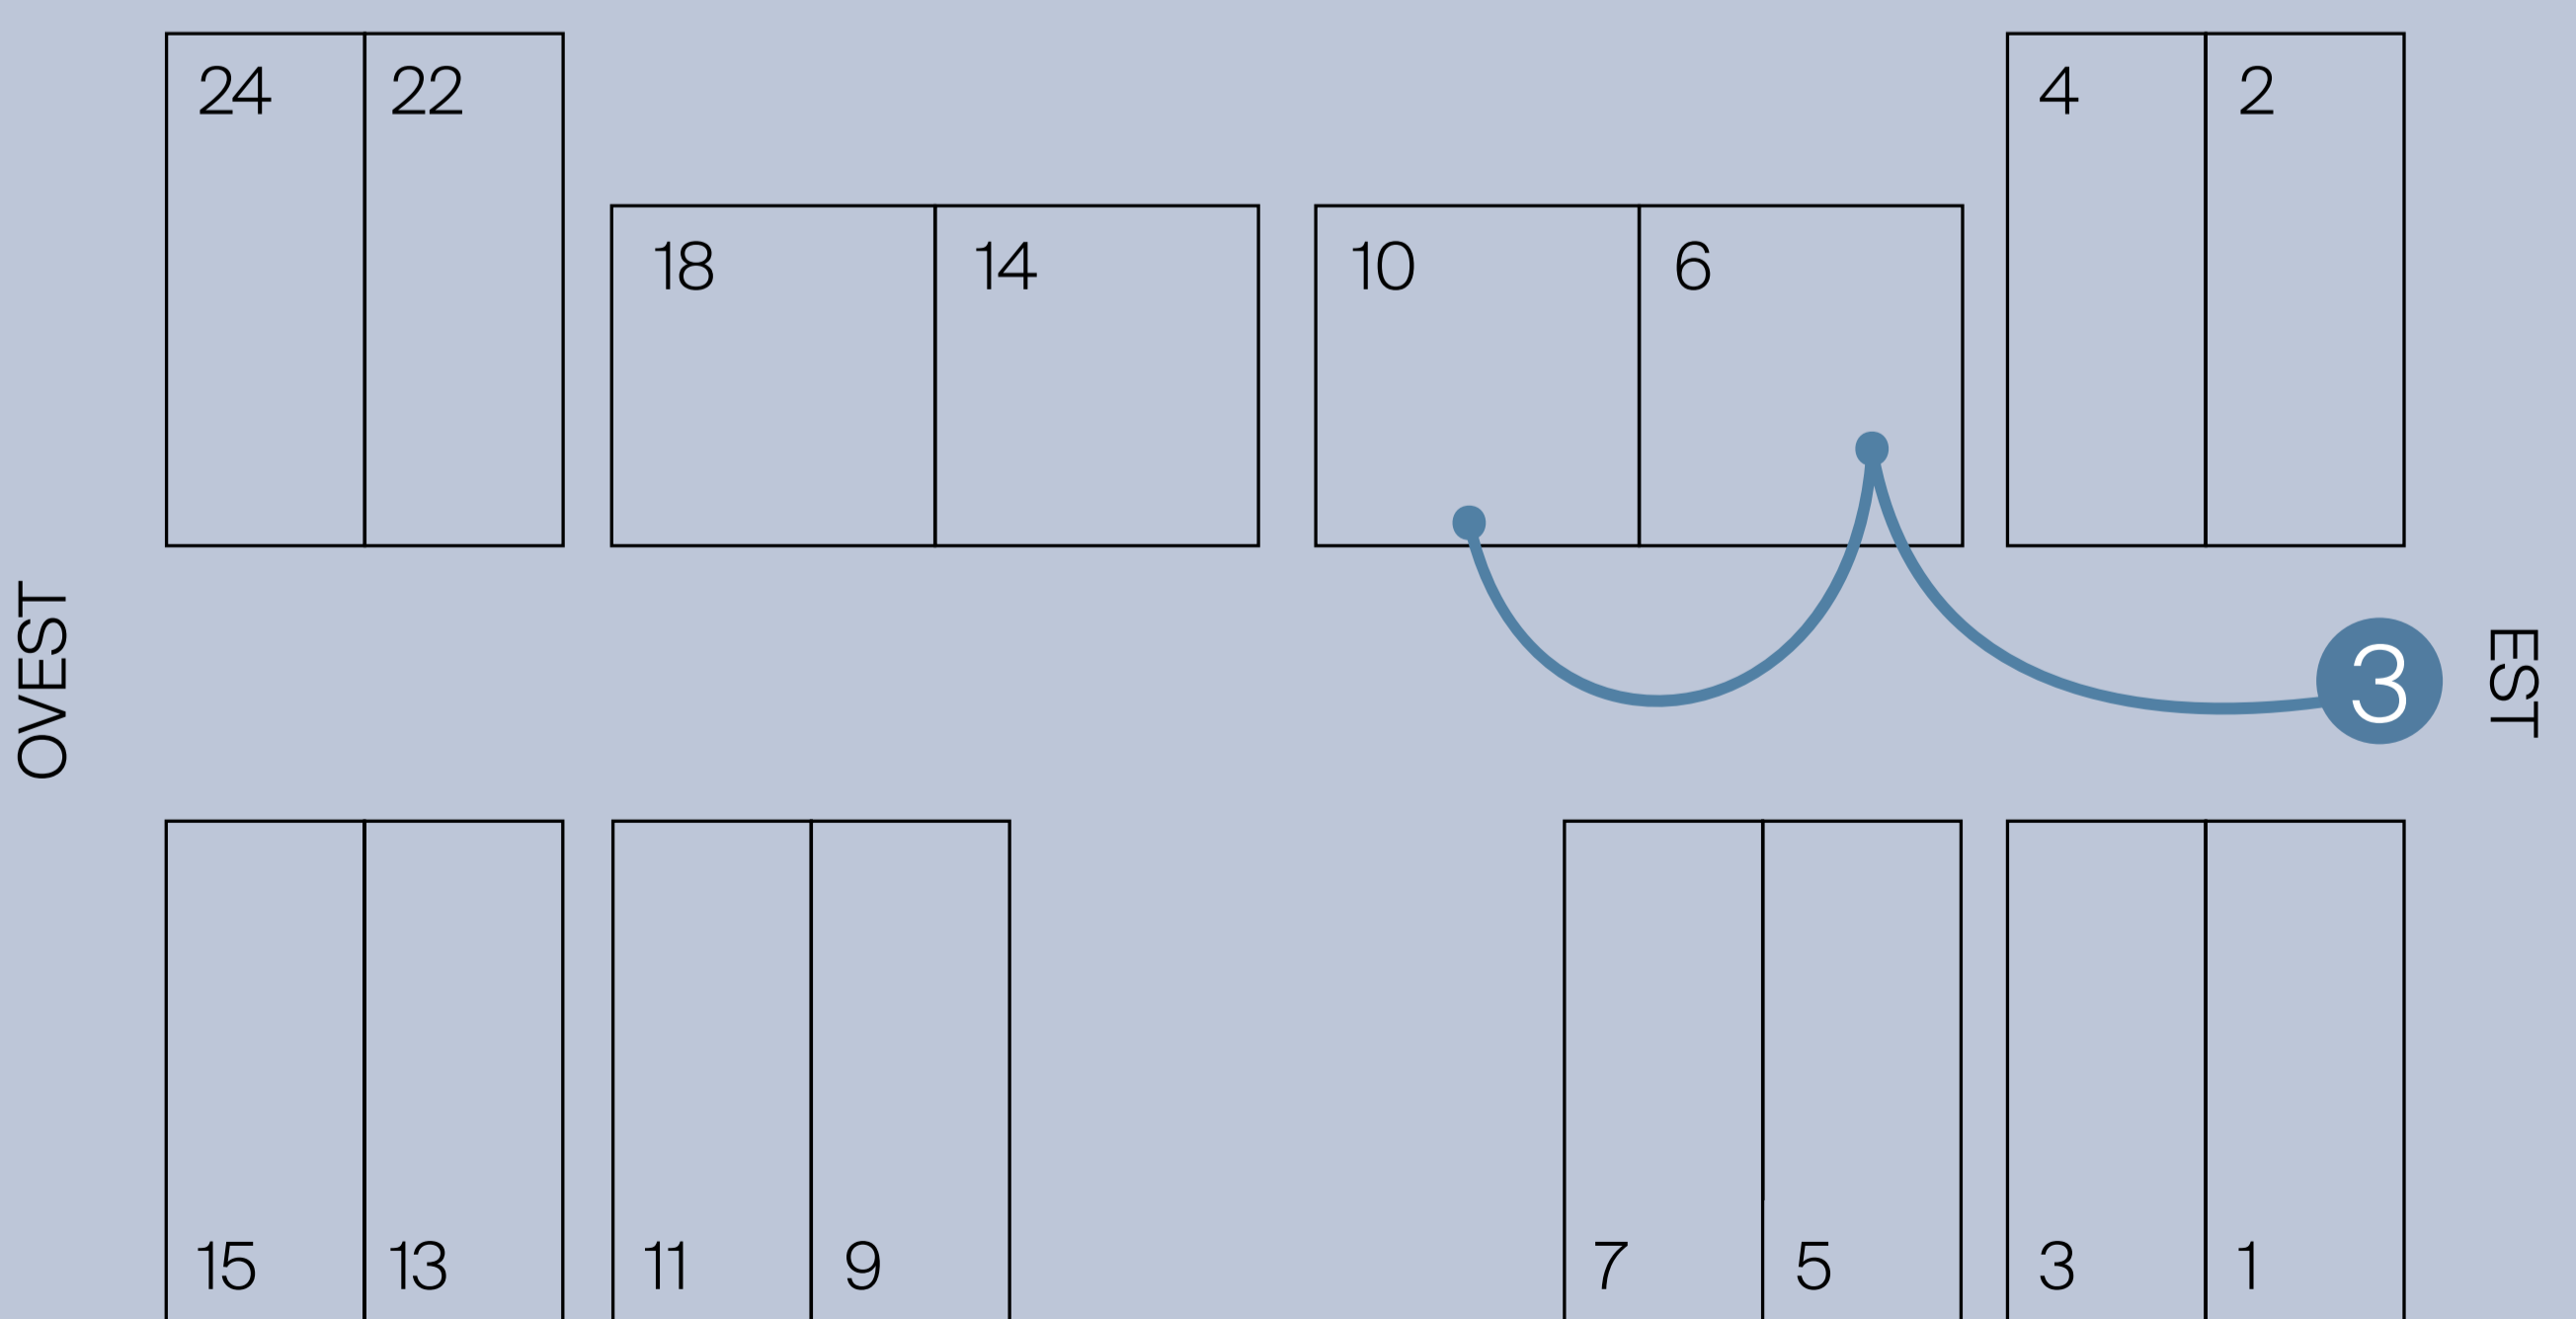

Running water

Washbasins, taps, fittings and showers – water is the absolute protagonist of the new way of experiencing wellbeing. Every detail contributes to the creation of your new bathroom, to redesigning every small or large daily action and enjoying it in a different way. Every drop of water becomes a rite of pleasure, transforming your routine into a unique sensory experience.

Exhibitor	Pav.	Stand
Cristina Rubinetterie	6	A23 B20
Fima Carlo Frattini spa	6	A25 A27
Hansgrohe SE	6	A35
Axor	6	A35
Quadro srl	6	B41
Novello srl	6	C24
Jaquar	6	D29 D33
Ceramica Cielo spa	10	A14 A18
Stocco F.lli srl	10	A21 B16
Laufen	10	B11 B19 C12 C16
Roca	10	B11 B19 C12 C16
Fratelli Fantini spa	10	C11

- **Mobile**
- **Complemento**
- **Workplace**
- **S.Project**
- **Eurocucina, FTK**
- **Salone Bagno**