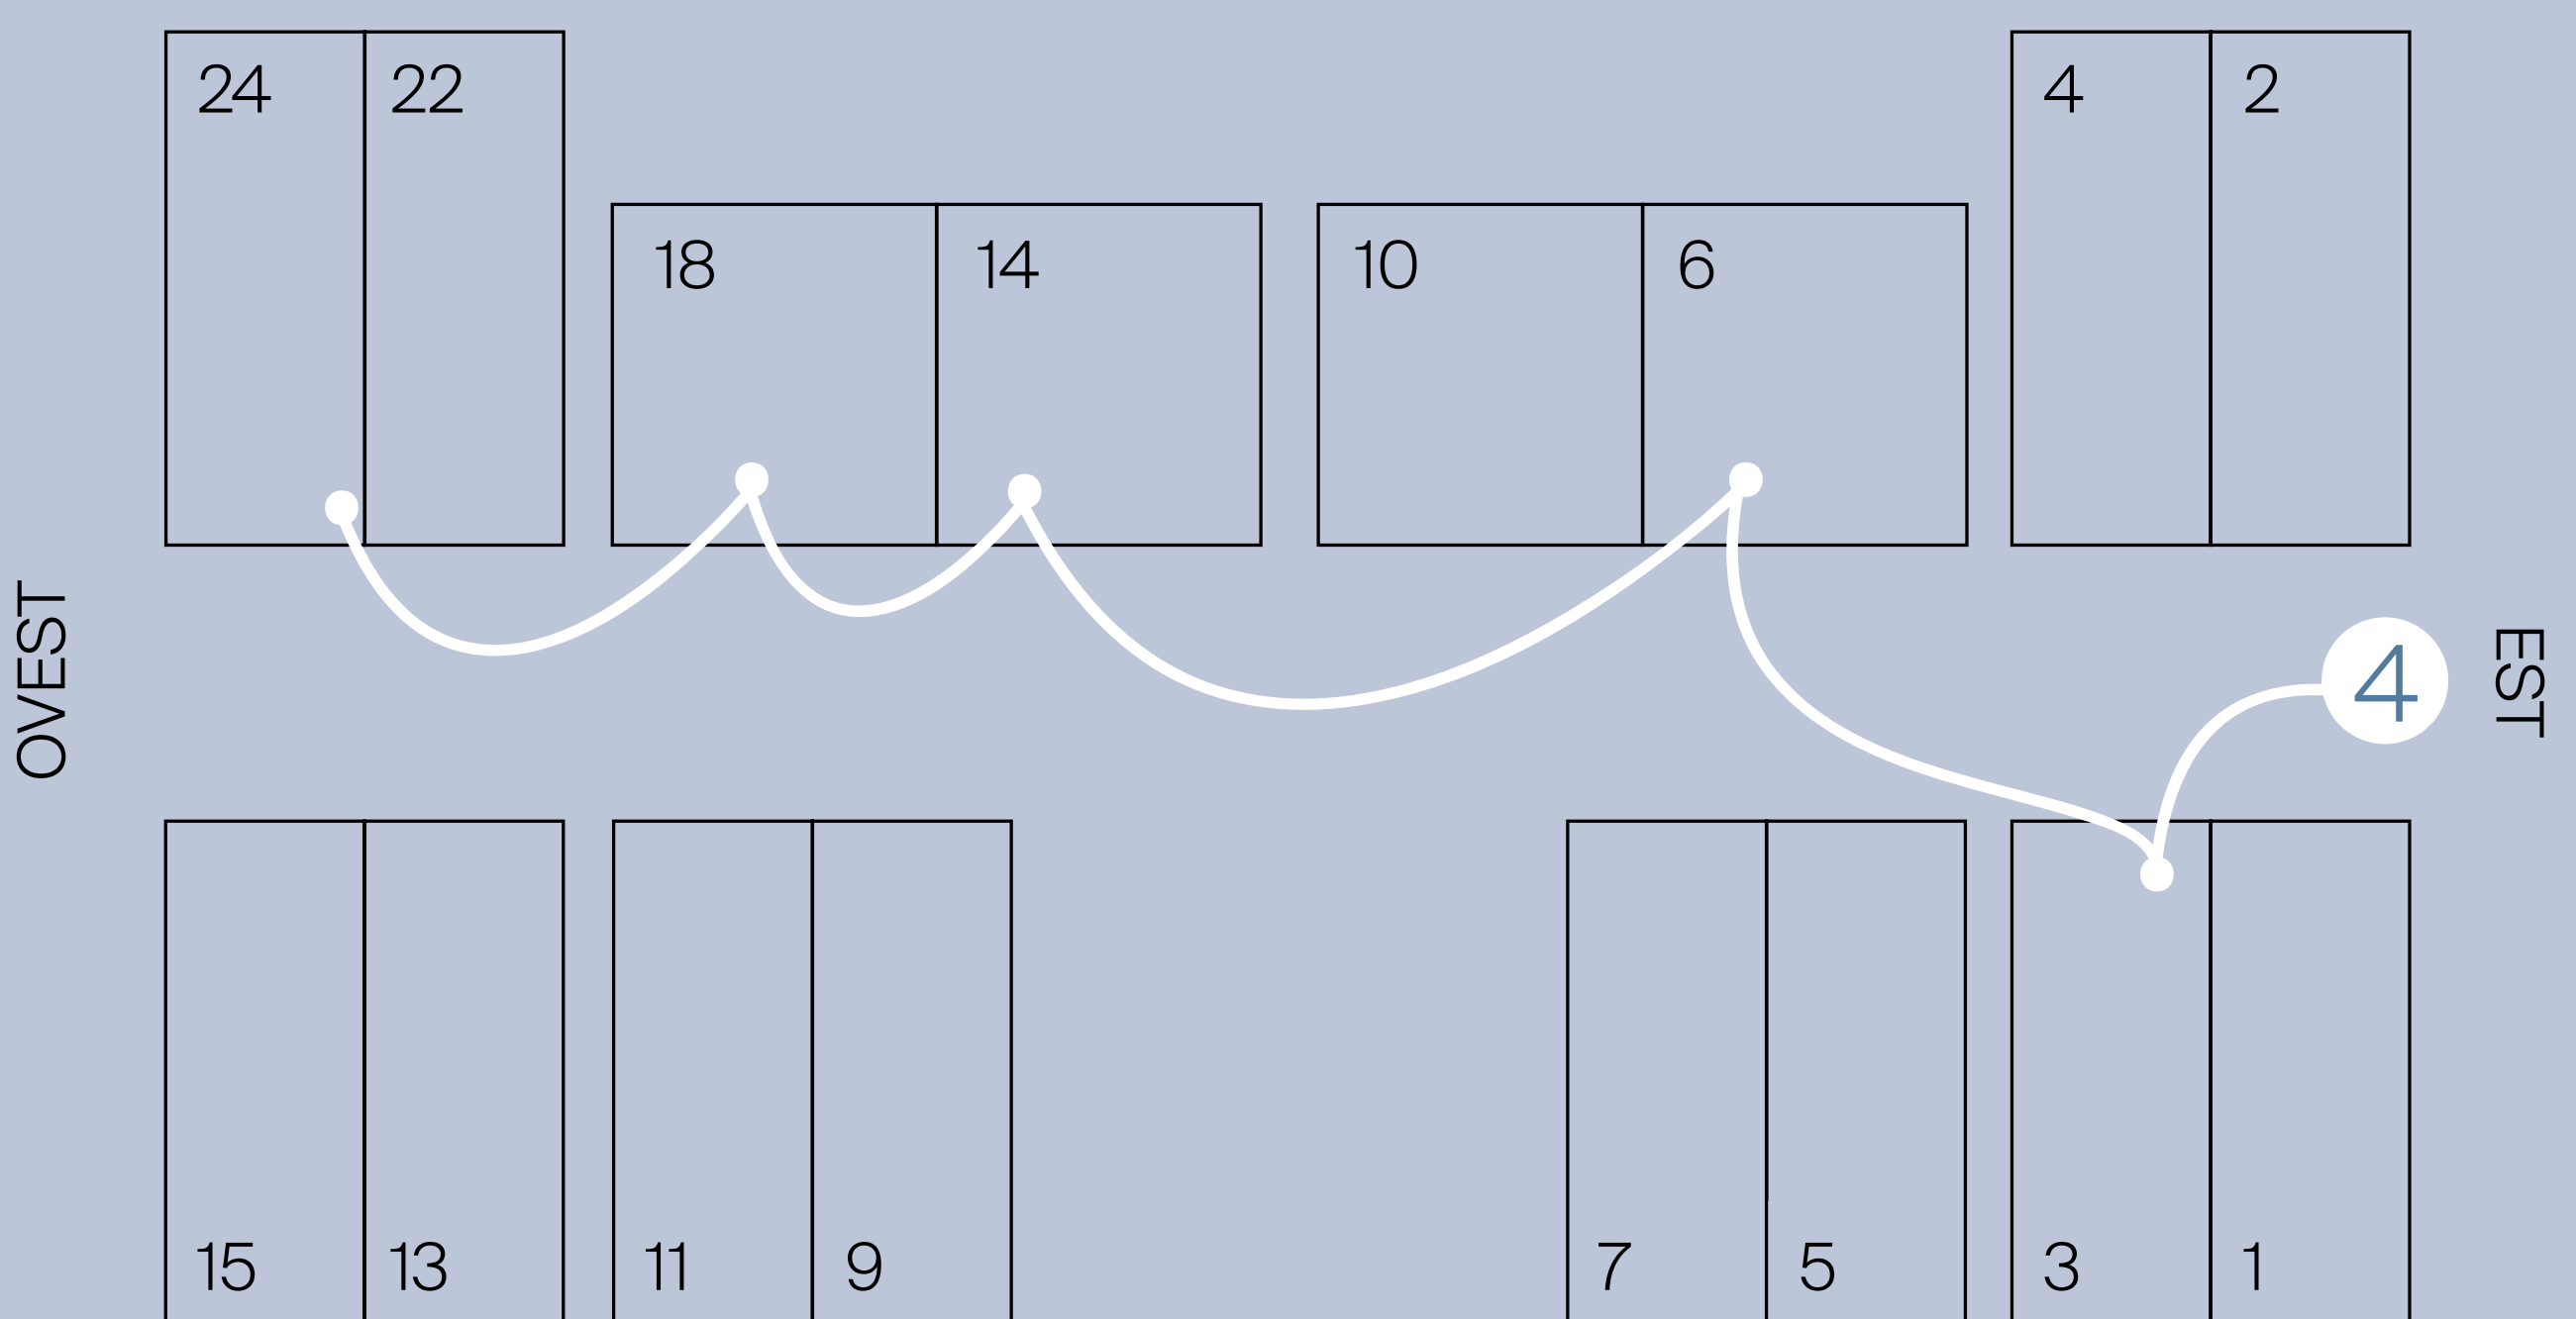

Urban surfer

Dynamic solutions for contemporary living, leveraging metal and innovative materials. A fast, light rhythm tuned into the city and its transformations. Proposals for wireframe living, essential and modular. Immediate design, technical surfaces and urban colours: your home moves in step with the metropolis, without ever losing its bold and functional character.

Exhibitor	Pav.	Stand
■ Livoni Since 1895	3	C04
■ Papatya	3	D29
■ Scarabeo Ceramiche srl	6	B25 C22
■ Kryptonite Italia srl	14	D45
■ Isimar	14	E41
■ Calligaris spa ▲	18	A11 A15 B12 B18
■ Et al.	18	D27
● Urbantime by Diemmebi spa SocietàBenefit	18	E06
■ Midj spa	18	E23 E25 F20 F24
■ MDF Italia srl società unipersonale	24	C14 D19
■ Acerbis	24	C14 D19
■ Dante - Goods and Bads GmbH	24	D45

- Mobile
- ▲ Complemento
- Workplace
- S.Project
- Eurocucina, FTK
- Salone Bagno