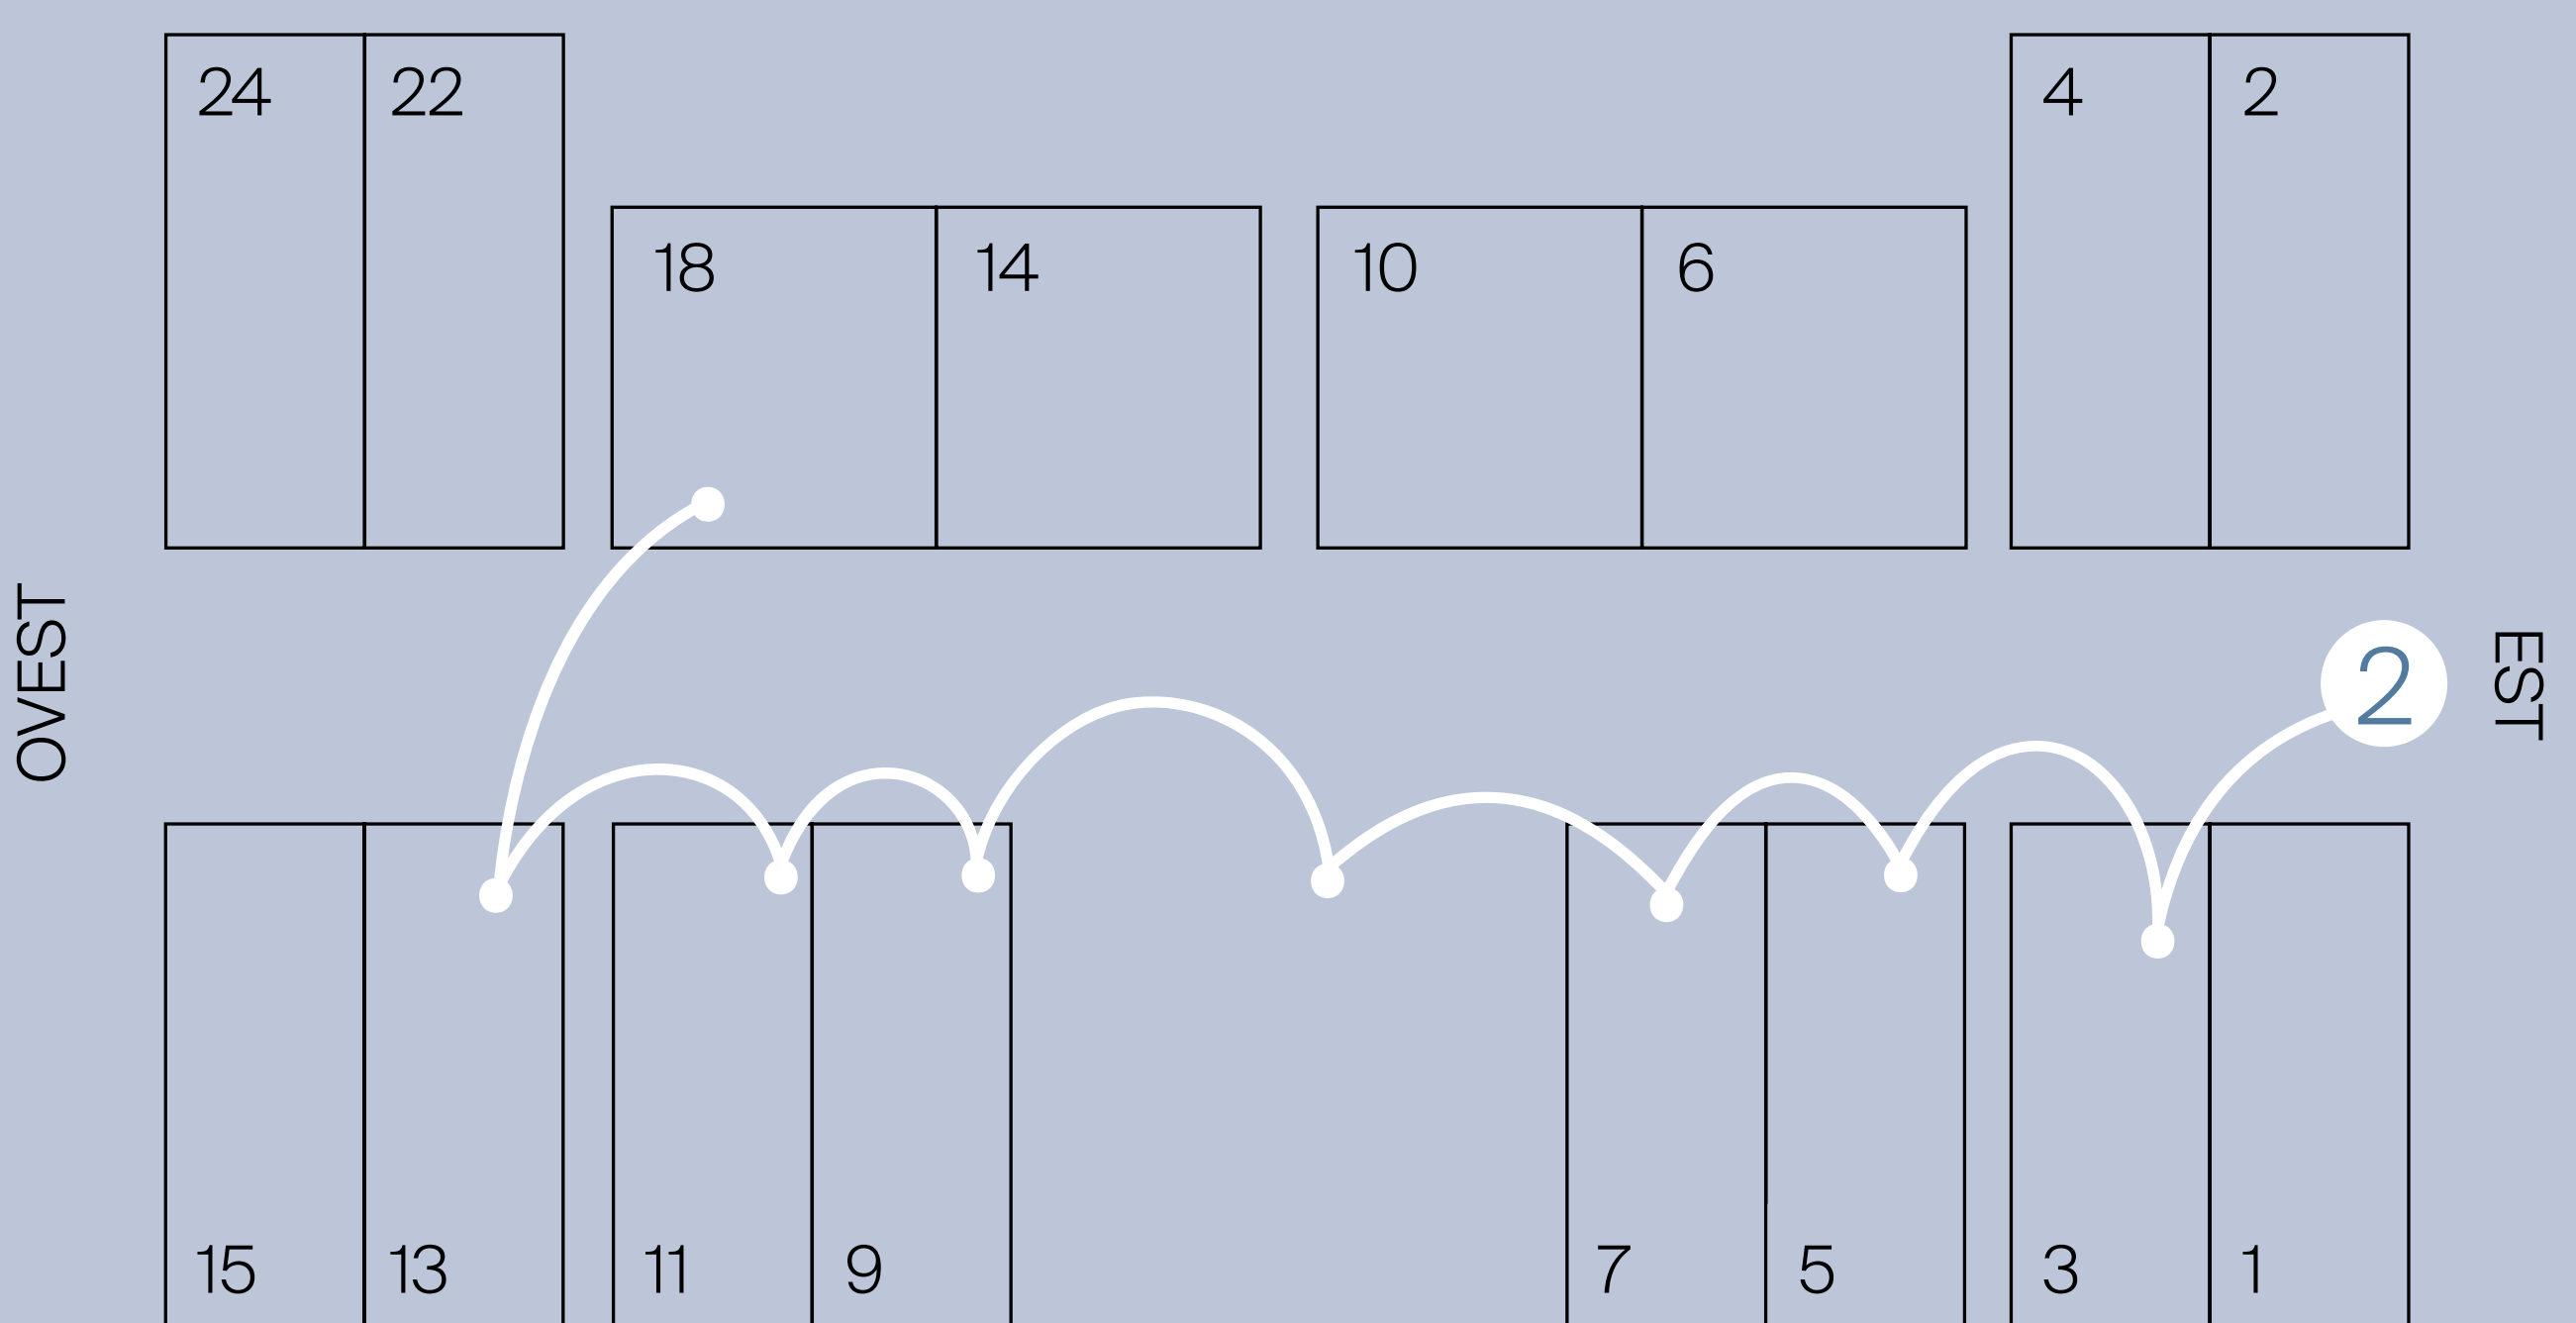

Quiet luxury

Authentic, discreet luxury. Custom-made furnishings and sartorial care for timeless elegance, an expression of the best cabinet-making and high quality craftsmanship. Every detail is designed for those who appreciate beauty that has no need to shout, the kind that lasts forever. For those of you who believe that true luxury is silence, substance and durability, first and foremost.

Continue your visit by exploring collectible design at **Salone Raritas**.

[→ Find out more](#)

Exhibitor	Pav.	Stand
■ Brucs	3	D10
■ Pianca spa Società Benefit	5	B05
■ Nicoletti Home	7	C07
■ Giorgetti spa	C.so Italia	S26
■ Gervasoni spa	9	A09 B10
■ Gallotti&Radice srl	9	B09 C12
■ Desalto spa	9	D10
■ B&B Italia spa	9	E03 E11 F02 F06
■ Porro spa	11	D15 E18
■ Minotti spa	11	E15 E27 G12 G16
■ Giorgio Collection srl	13	D02 D06
■ PR Living Belgium	18	B10

- Mobile
- ▲ Complemento
- Workplace
- S.Project
- Eurocucina, FTK
- Salone Bagno