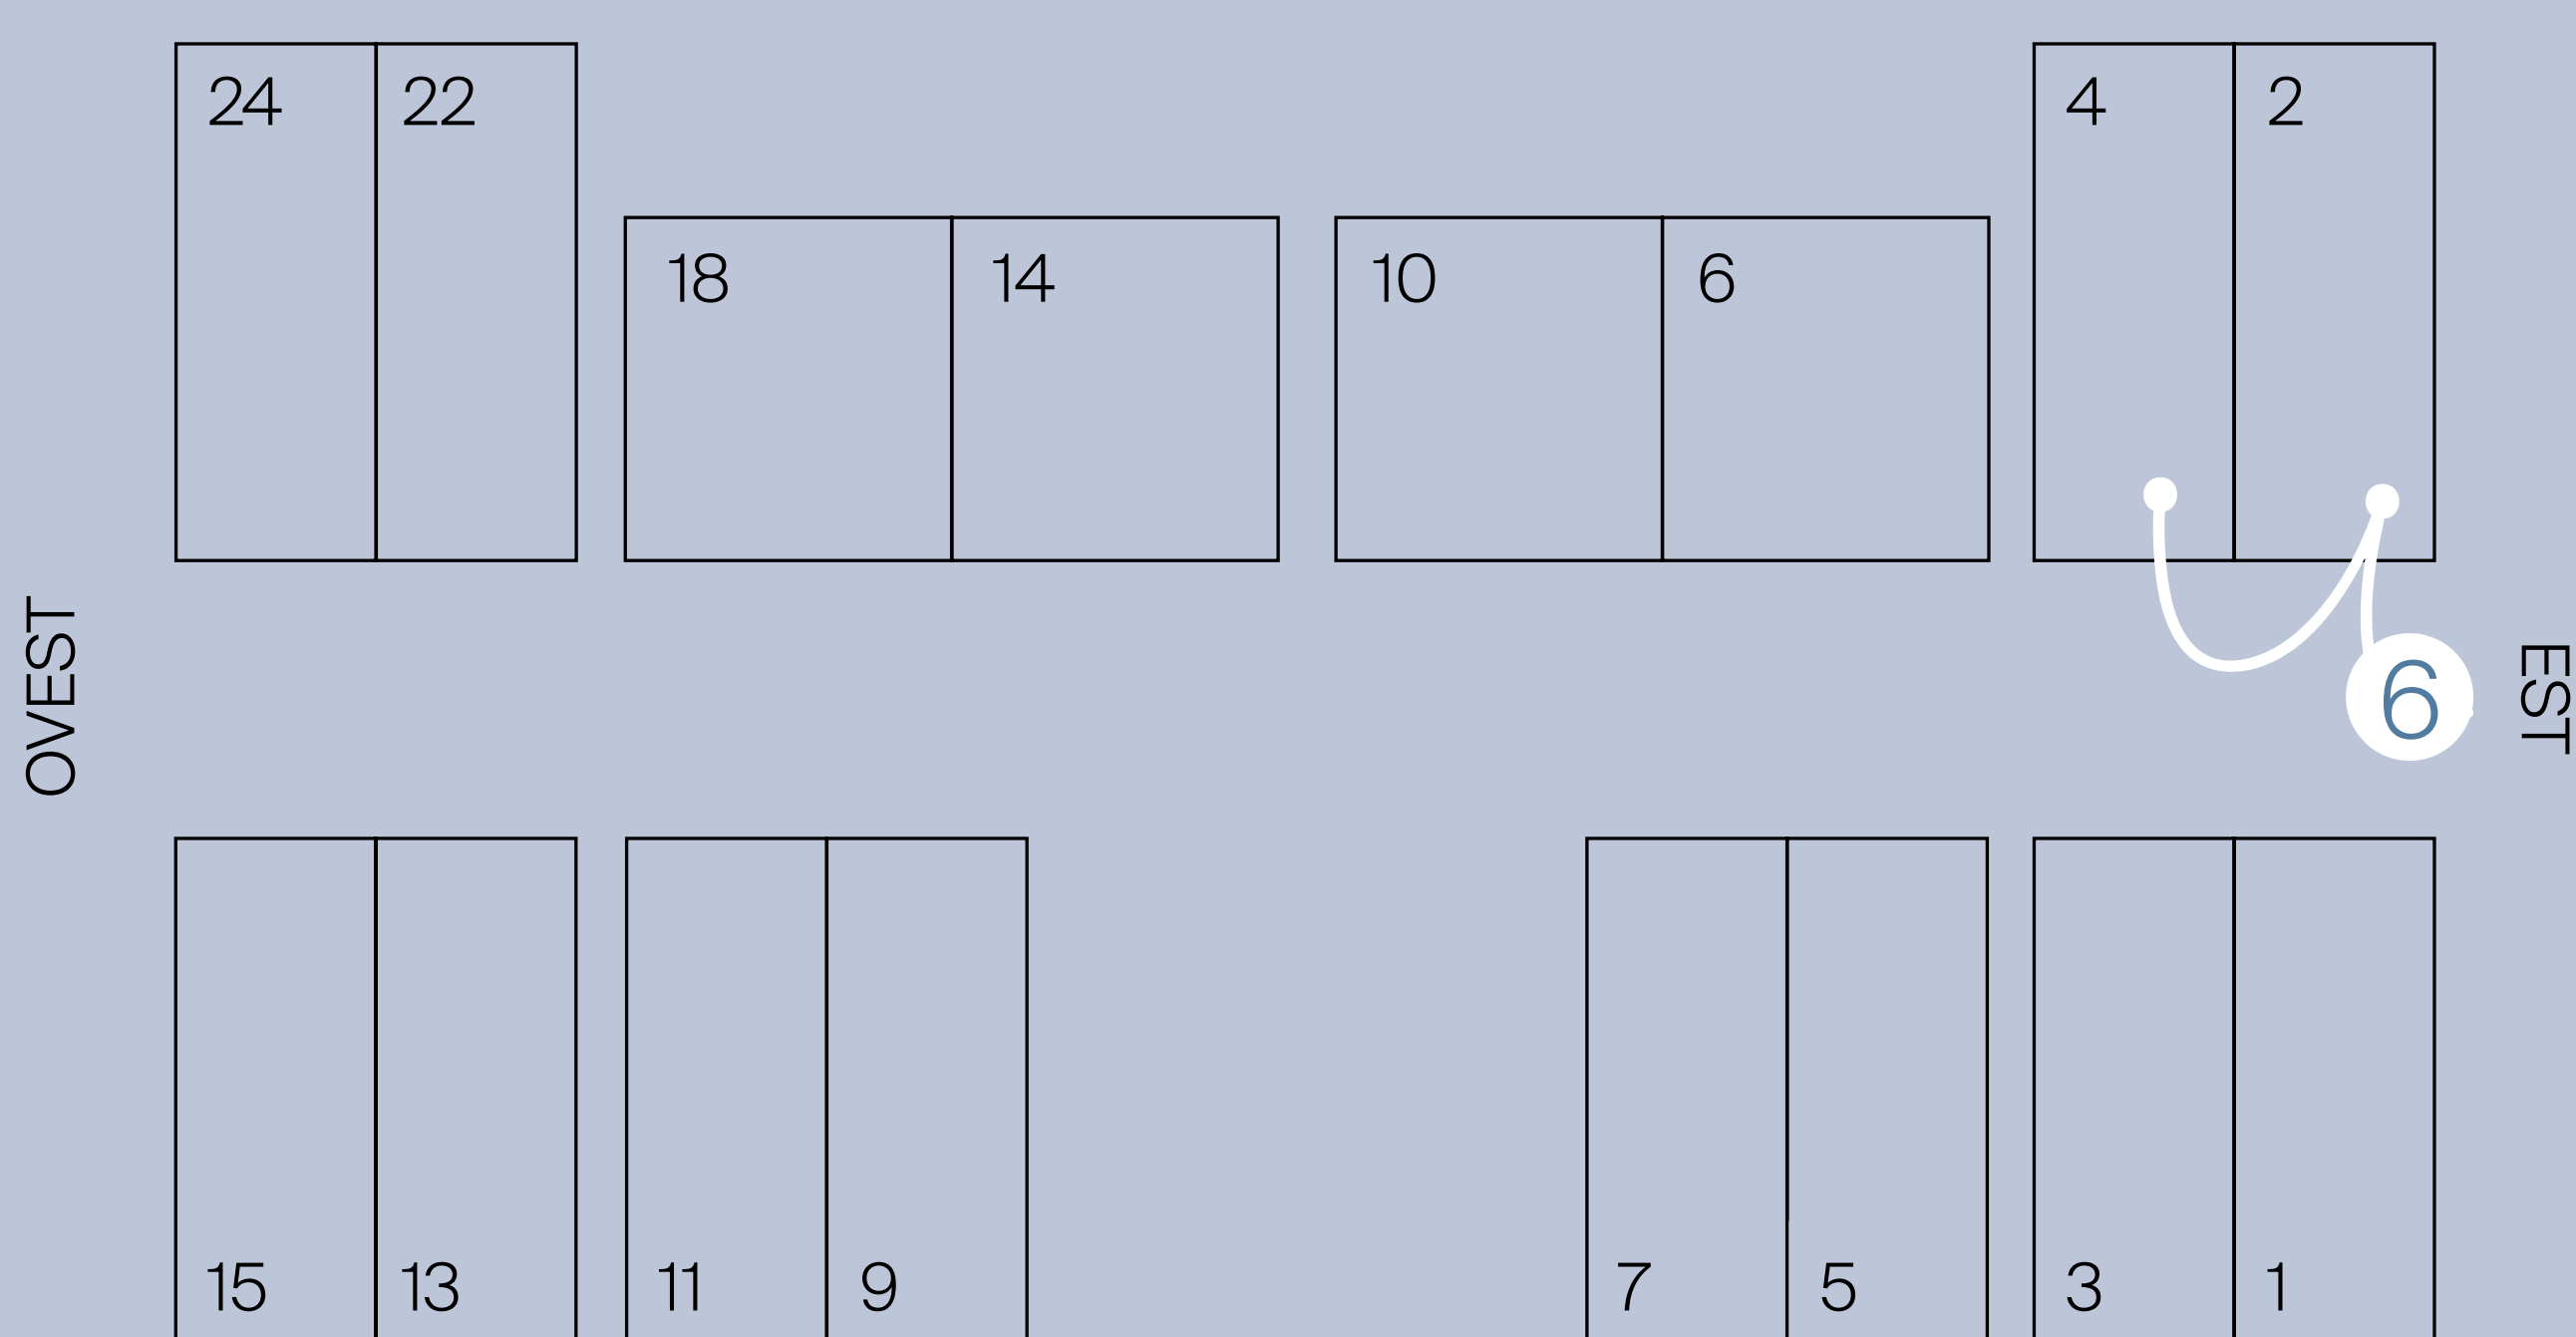

Performative interiors

High-tech appliances, smart sensors and built-in perfection. The smart home that works for you... and does everything you don't feel like doing. Trust it and give in to it. Connectivity, automation, silence and savings: your home anticipates your needs.

Exhibitor	Pav.	Stand
■ Bauknecht	2	A04 A08 A12
■ Beko	2	A04 A08 A12
■ Hotpoint	2	A04 A08 A12
■ Whirlpool	2	A04 A08 A12
■ Elica spa	4	C01 D08
■ Bosch	4	C12
■ Siemens	4	C14
■ Neff	4	C16
■ LG	4	C24 C31
■ SKS	4	C24 C31
■ Smeg spa	4	D03 D07

- Mobile
- ▲ Complemento
- Workplace
- S.Project
- Eurocucina, FTK
- Salone Bagno