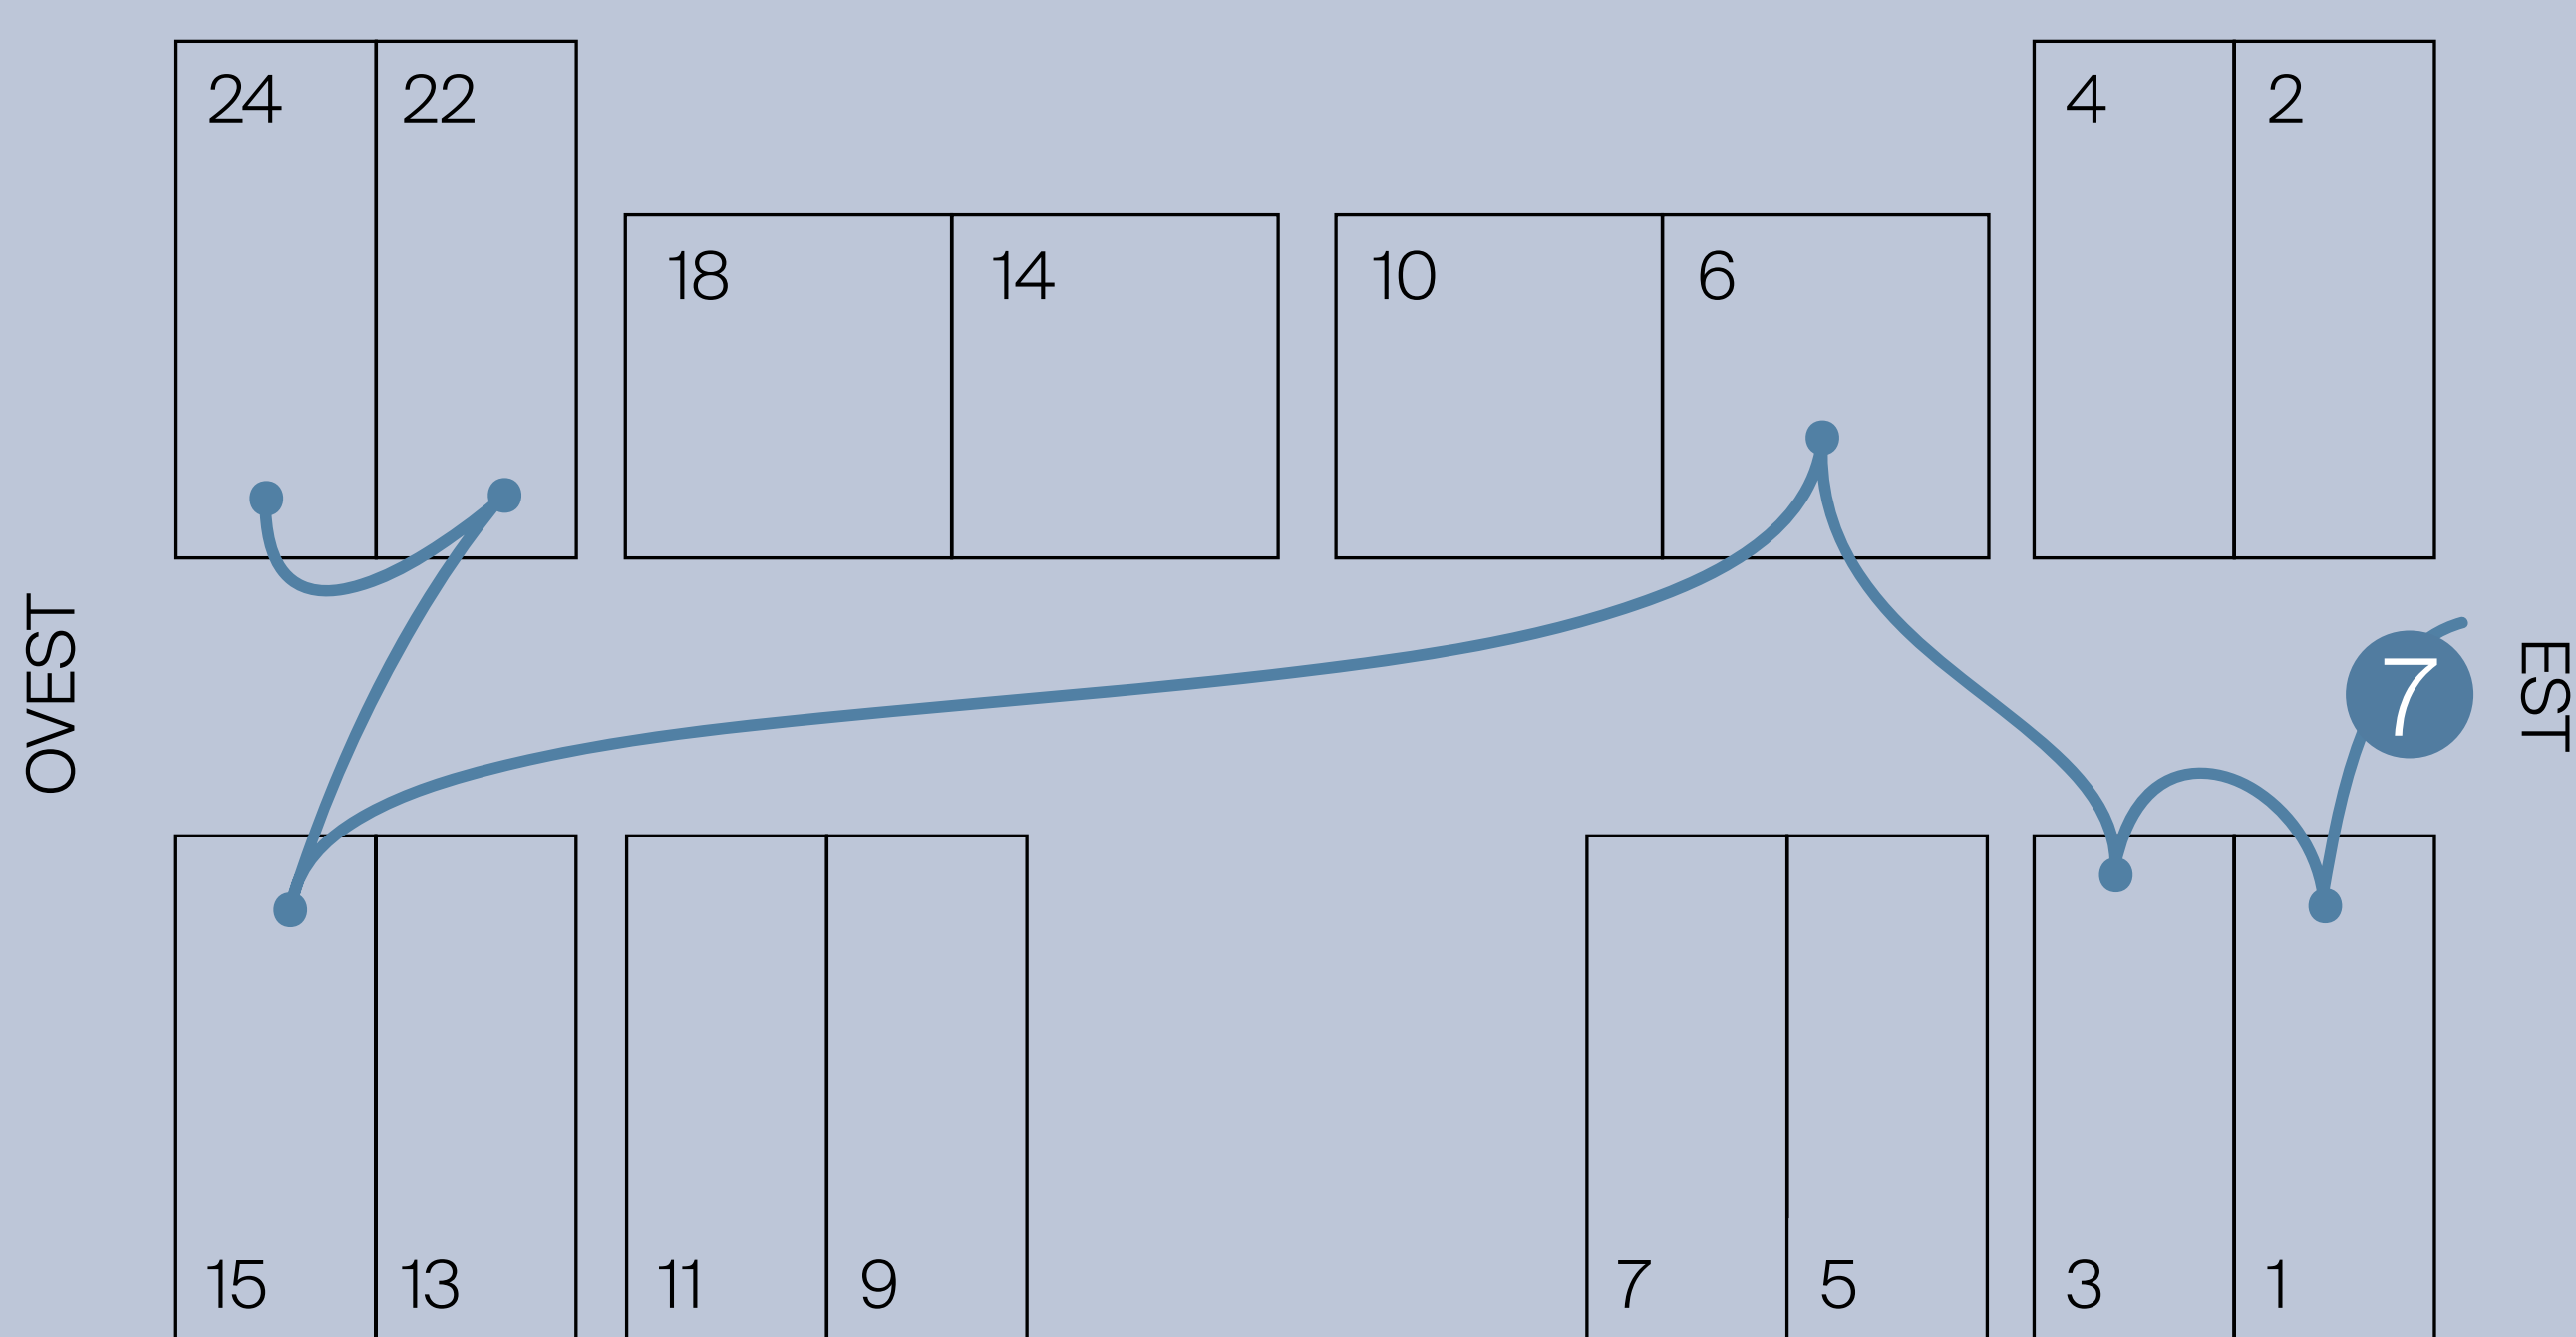

Living material

Materials that tell of their natural origin, respectfully processed. Living surfaces: stoneware, stone, marble, concrete, wood and metals, where texture is the protagonist. Every vein, every porosity, every irregularity becomes beauty. Touching the earth, rocks, wood: domestic archaeology that celebrates the authenticity and power of pure materials.

Exhibitor	Pav.	Stand
◆ THESIZE Surfaces sl	1	A12
◆ Apavisa Porcelánico sl	1	A21 A23
◆ Infinity The Engineered Surface TM	1	B01
◆ Casalgrande Padana spa	3	C01
■ Itlas srl sb	6	B22
■ Alchymia srl	15	B03 B04
▲ Atelier Vierkant	22	B12
◆ Cleaf spa	24	C22
◆ Florim spa sb	24	D24
■ Nerosicilia Group srl	24	D35

- Mobile
- ▲ Complemento
- Workplace
- S.Project
- Eurocucina, FTK
- Salone Bagno