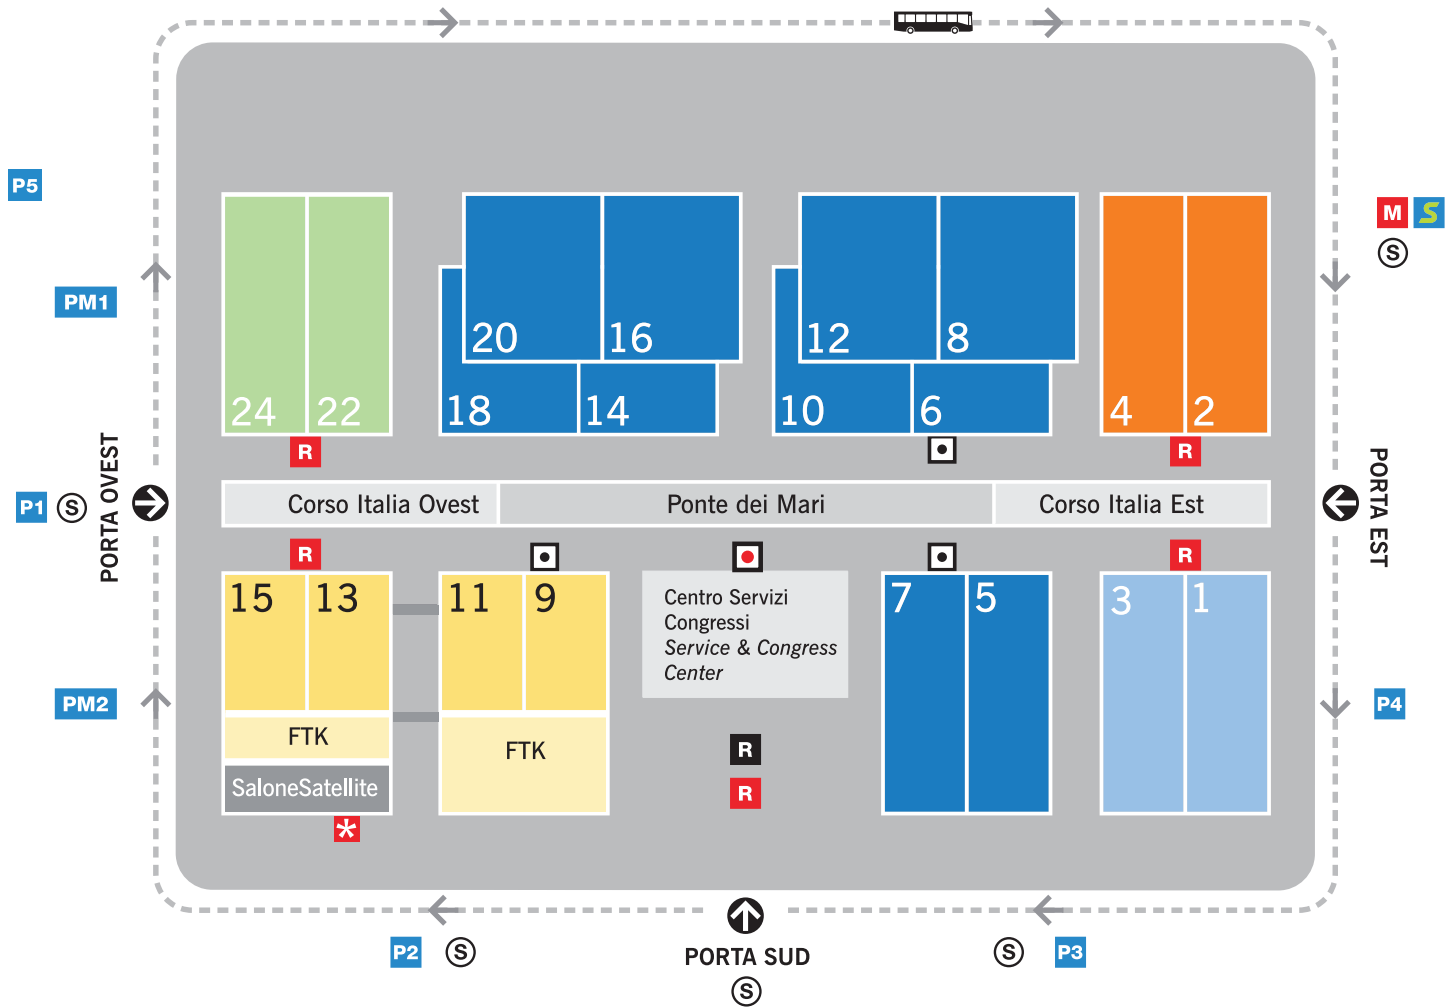

17/22.04.2018

Pianta del quartiere espositivo Plan of fairgrounds

- Salone Internazionale del Bagno
International Bathroom Exhibition
- Salone del Complemento d'Arredo / *International Furnishing Accessories Exhibition*
- design
- xLux
- classico / classic
- EuroCucina
International Kitchen Furniture Exhibition
- FTK
Technology For the Kitchen
- Salone Internazionale del Bagno
International Bathroom Exhibition
- SaloneSatellite

- Uffici di Presidenza Segreteria
Ufficio Stampa
General Management Exhibition secretariat Press Office
- Galleria della Stampa
Press Gallery
- Reception Stampa
Press Reception
- Reception/Ingresso
Reception/Entrance
- Ingresso diretto SaloneSatellite
Direct Entrance to SaloneSatellite

- P Parcheggio / *Parking*
- PM Parcheggio multipiano
Multistorey parking
- M Metropolitana / linea rossa
Underground / red line
- S Stazione ferroviaria
Railway Station
- *Circolare esterna External shuttle bus*
- Ⓢ Fermata circolare esterna
External shuttle bus stop